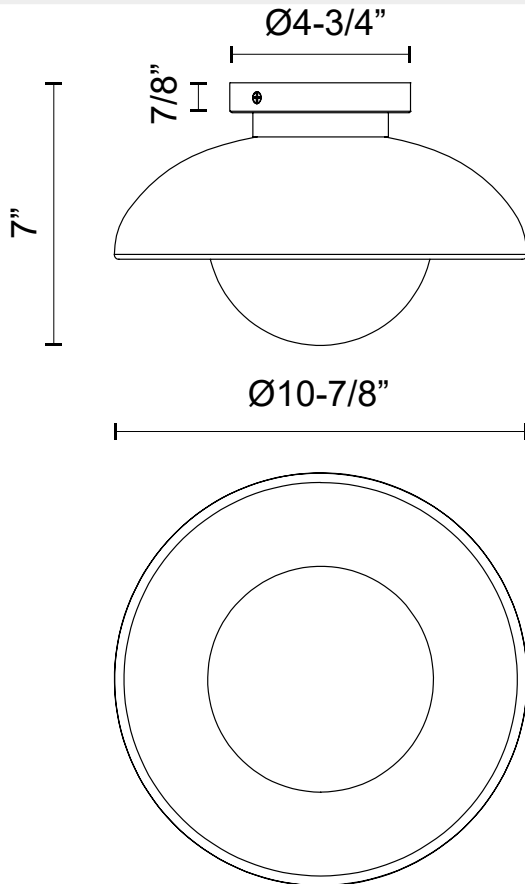

alora mood

P. 1.855.855.8926

CANADA: 19054 28TH Avenue Surrey - BC V3Z 6M3

USA: 3035 E. Lone Mountain Rd - Las Vegas, NV, 89081

RUBIO FM522012

FIXTURE DIMENSIONS	D10-7/8" x H7"
LAMP TYPE	E26
MAX WATTAGE	60W
BULB QTY	1
BULBS INCLUDED	No
VOLTAGE	120V
GLASS DETAILS	Opal Glass
MATERIAL	Aluminum; Glass;
LOCATION	Dry
BRAND	Alora Mood

[D - Diameter, L - Length, W - Width, H - Height, E - Extension]

AVAILABLE FINISHES:

FM522012MBOP
Matte Black/Opal
Matte Glass

FM522012AGOP
Aged Gold/Opal
Matte Glass

*For complete warranty terms, please visit: www.aloralighting.com/warranty